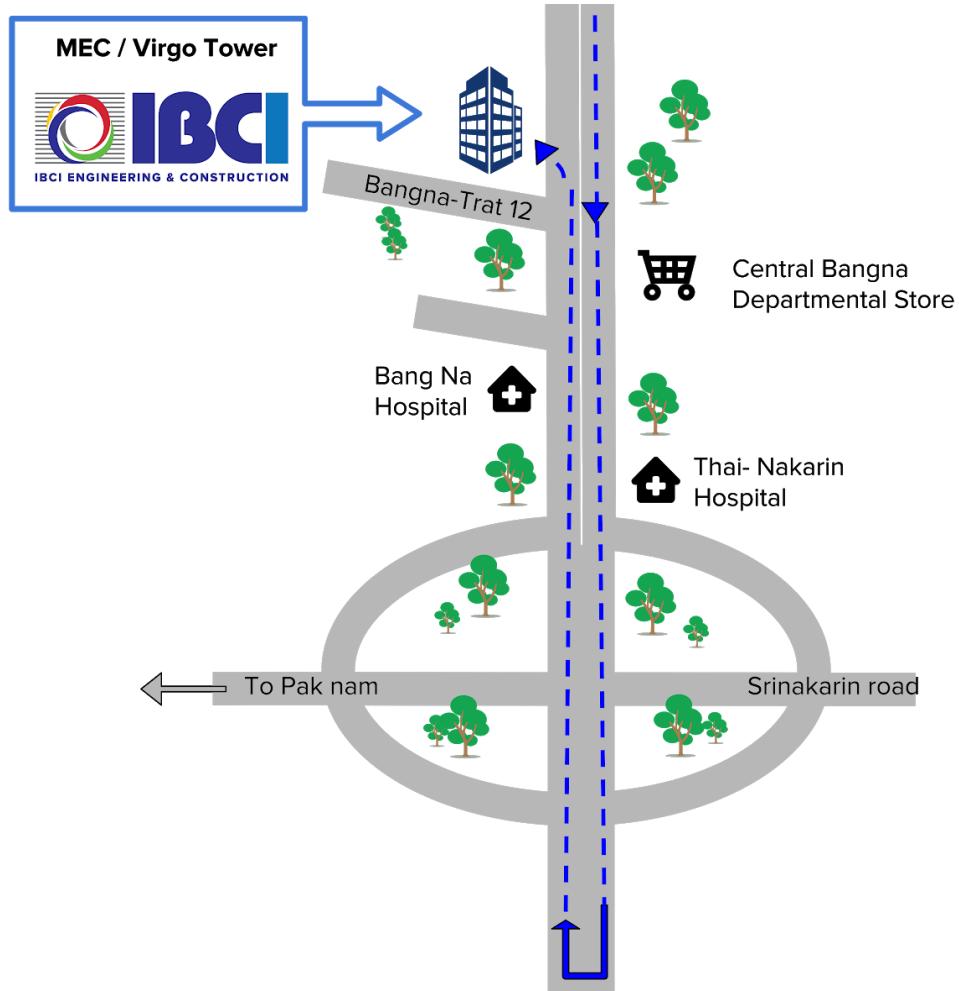

IBCI Office (Temporary) Map

Floor 14th & 15th, MEC / Virgo Tower,
Bangna-Trad Road 14, Khwaeng Bangna, Khet Bangna,
Bangkok, Thailand 10260.

Scan for live location